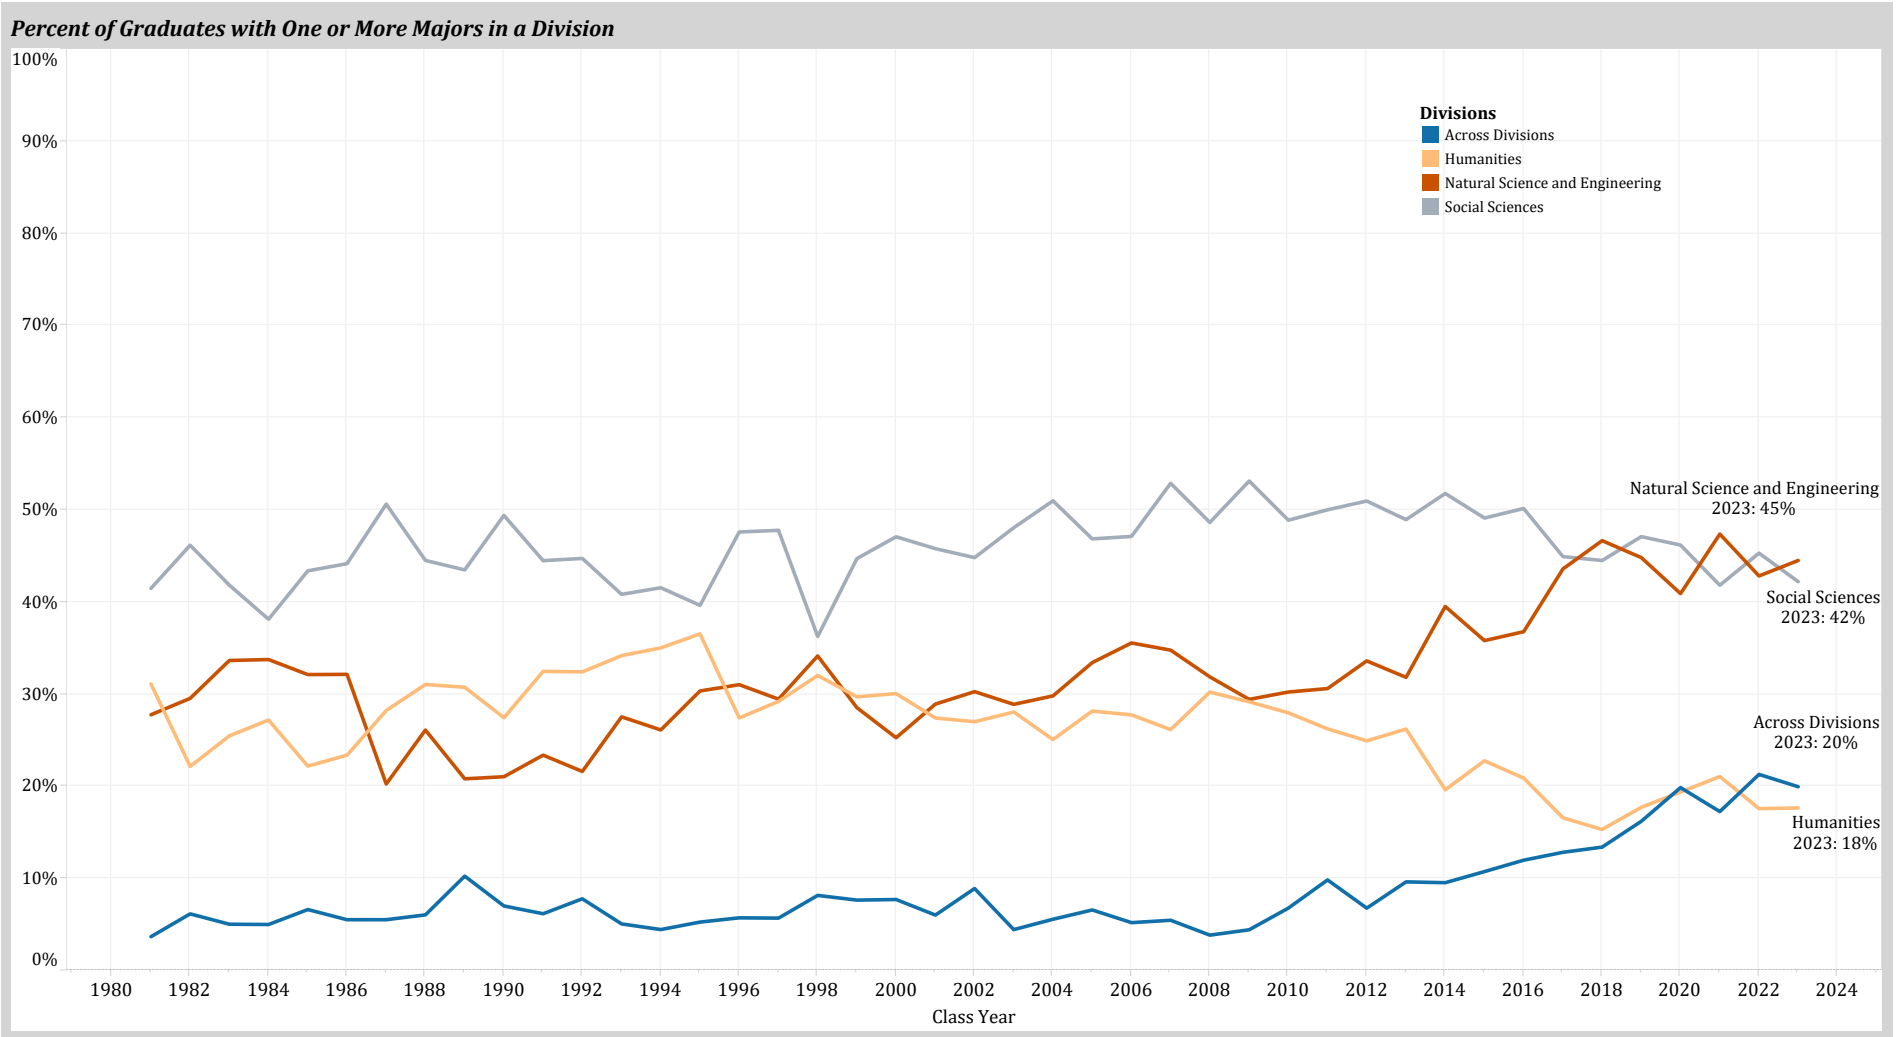

**Swarthmore College  
Divisions of Graduates\*  
1981-2023**

\*Graduates who have majors in two divisions are counted in each division, so percents total to more than 100%. Graduates who have two majors in one division are counted once in that division. Majors in all years are presented under that major's current division.  
SOURCE: OIR CLSyyyy files.